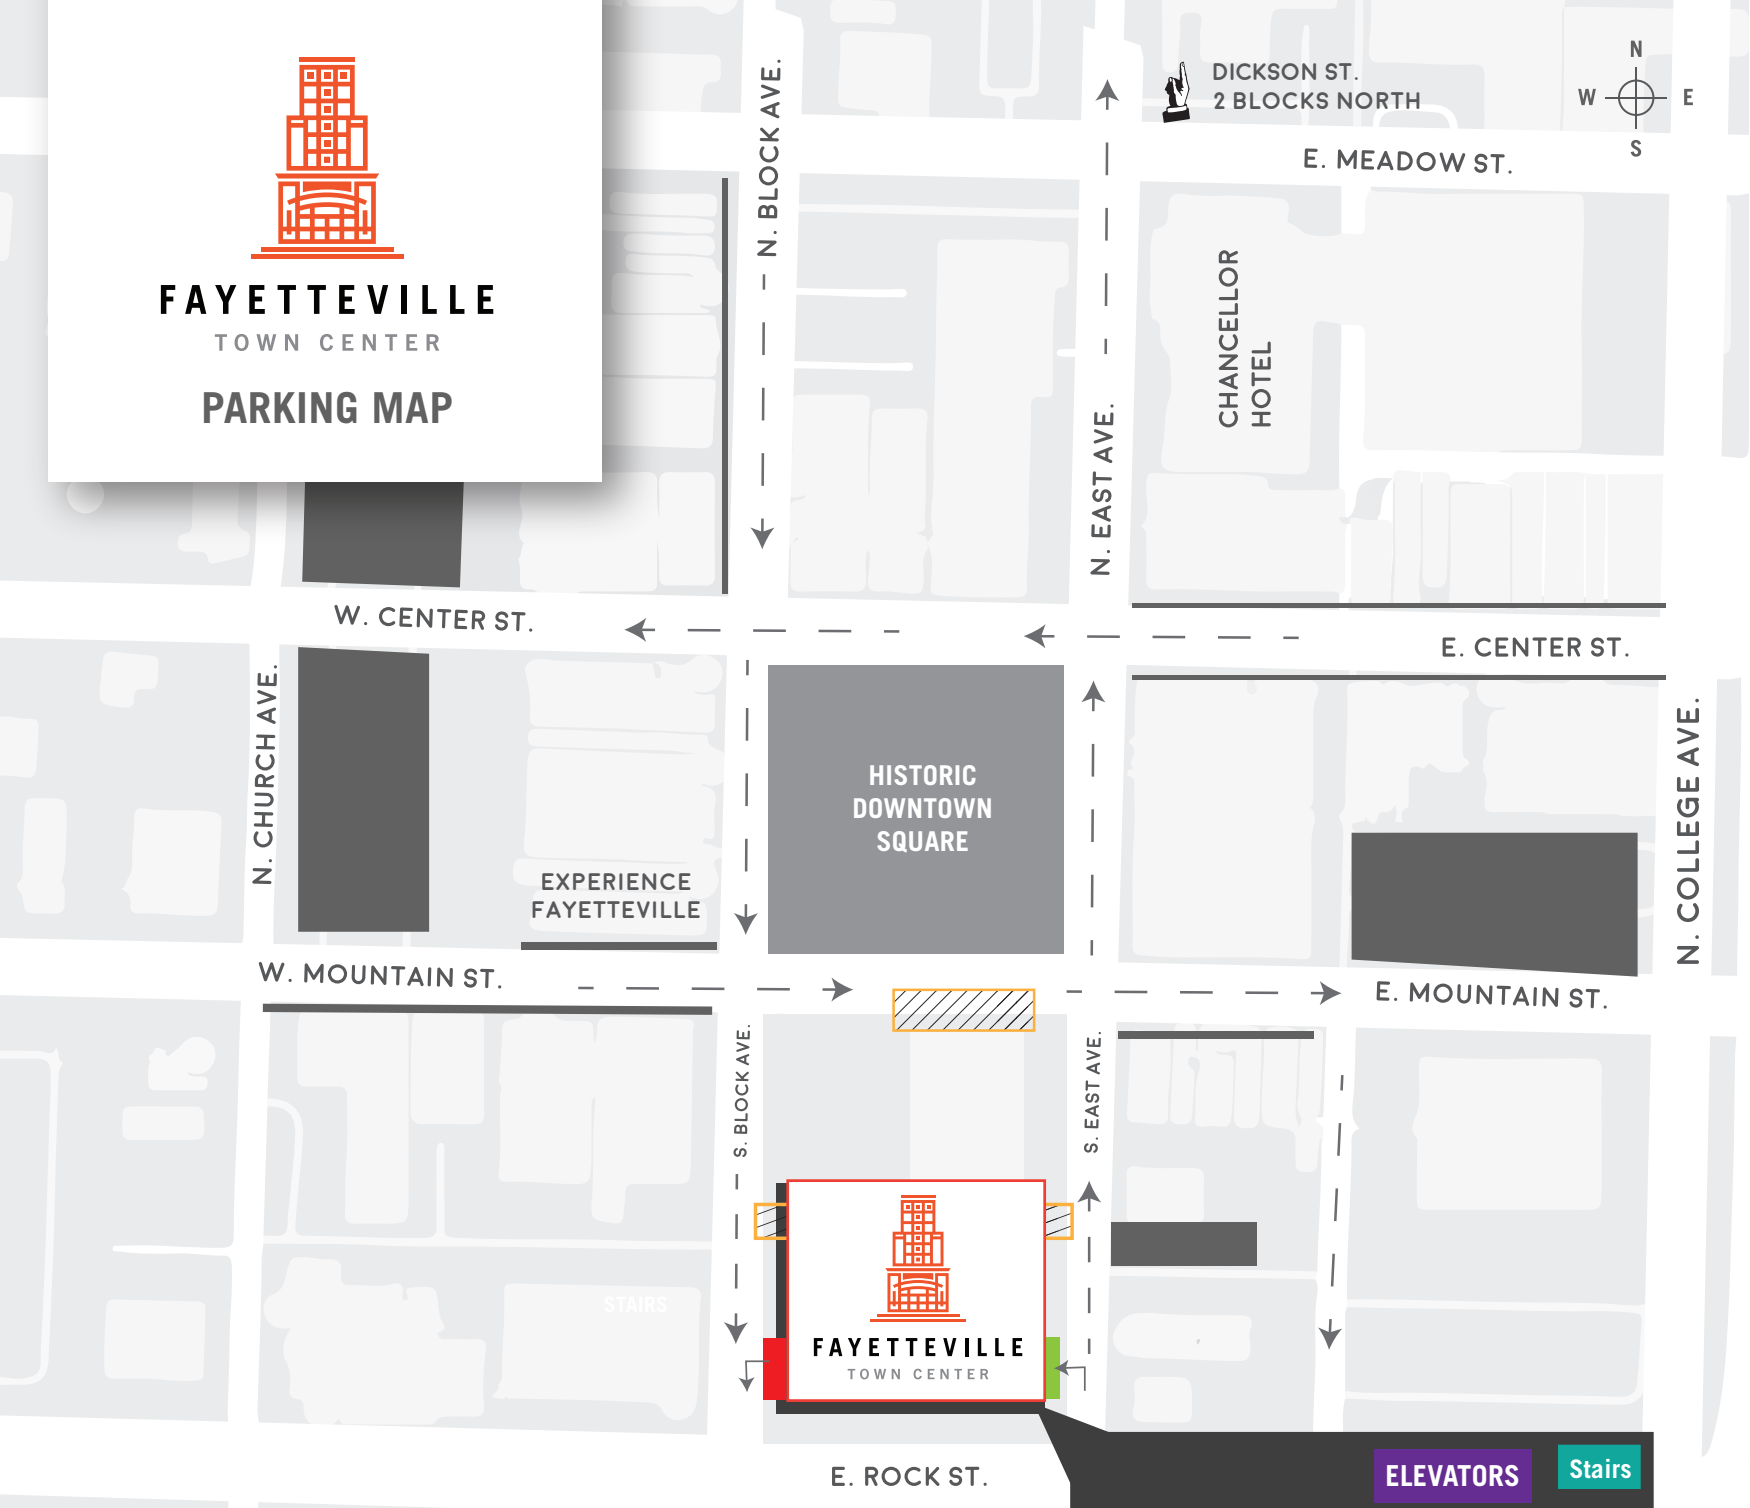

FAYETTEVILLE

TOWN CENTER

PARKING MAP

- Downtown Square (Free 2hr parking)
- Metered Public Parking
- Loading Zone
- FTC Parking Entrance (East Ave.)
- FTC Parking Exit (Block Ave.)
- One Way Street